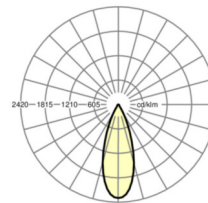

CHARACTERISTICS

Order number	19105504064
EAN number	4020863388868
Commodity code	94051190
Certification mark	IP 20, Protection class I, F, HACCP DIN10500/Food/IFS-application-related suitability/BRC, Indoor, CE
Impact resistance (IK rating)	IK03 (10°C bis 25°C)
Ambient temperatur	ta 10°C to 25°C
Warranty period	5 years

ELECTRICAL ENGINEERING

Controller	Electronic driver (2 pcs.)
System output	69W
Mains voltage	230V/50Hz
Circuit breakers (inrush current)	11 pieces/B10, 17 pieces/B16, 18 pieces/C10, 29 pieces/C16

LIGHTING TECHNOLOGY

Placement	LED, Colour rendering/Light colour CRI ≥ 80 / 1900K
Colour tolerance (MacAdam)	3SDCM
Nominal luminous flux	3951lm
LED service life	50000h L80/B10 (Tq 25°C)
Luminaire luminous efficiency	57lm/W
UGR lat./long.	23.0 / 23.0

MECHANICS

Housing colour	black RAL 9005
Dimensions (LxWxDxH)	765mm x 55mm x 201mm
Weight (net)	2.5kg
Swivel and turn area (x/y/z)	+ 90° / 0° / 335°
Type of installation	Mounting rail system installation, Light structure

Dimensions

L	765 mm	Length
B	55 mm	Width
H	201 mm	Height

DEEP-LINK

<https://www.regiolux.de/en/article/19105504064>

Reference	LED 4000lm 819
ηLB	100 %
Φ ↓/↑	100 % / 0 %
UGR lat./long.	23.0 / 23.0